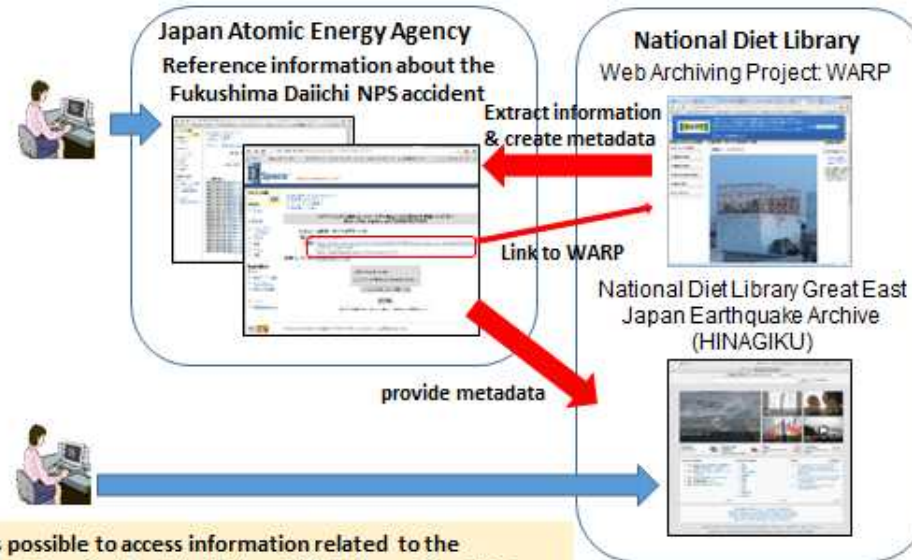

Cooperation with National Diet Library Great East Japan Earthquake Archive (HINAGIKU)

- We extract internet information related to the Fukushima Accident from NDL's WARP²⁾ and create their metadata. Access to the internet information is ever ensured by putting link information (URL of appropriate information in WARP) into the metadata.

2) Web Archiving Project (WARP) (http://warp.da.ndl.go.jp/info/WARP_en.html)

NDL has started WARP since 2010. In this project, NDL collects information in the form of website of the following: the government, the Diet, the courts, local governments, independent administrative organizations and universities.

- We will not only put the metadata on JAEA's website but also provide metadata to NDL Great East Earthquake Archive (HINAGIKU) (<http://kn.ndl.go.jp/node?language=en>) so that many users could make use of them.

It is possible to access information related to the Fukushima Accident via National Diet Library Great East Japan Earthquake Archive (HINAGIKU) by providing metadata to HINAGIKU.