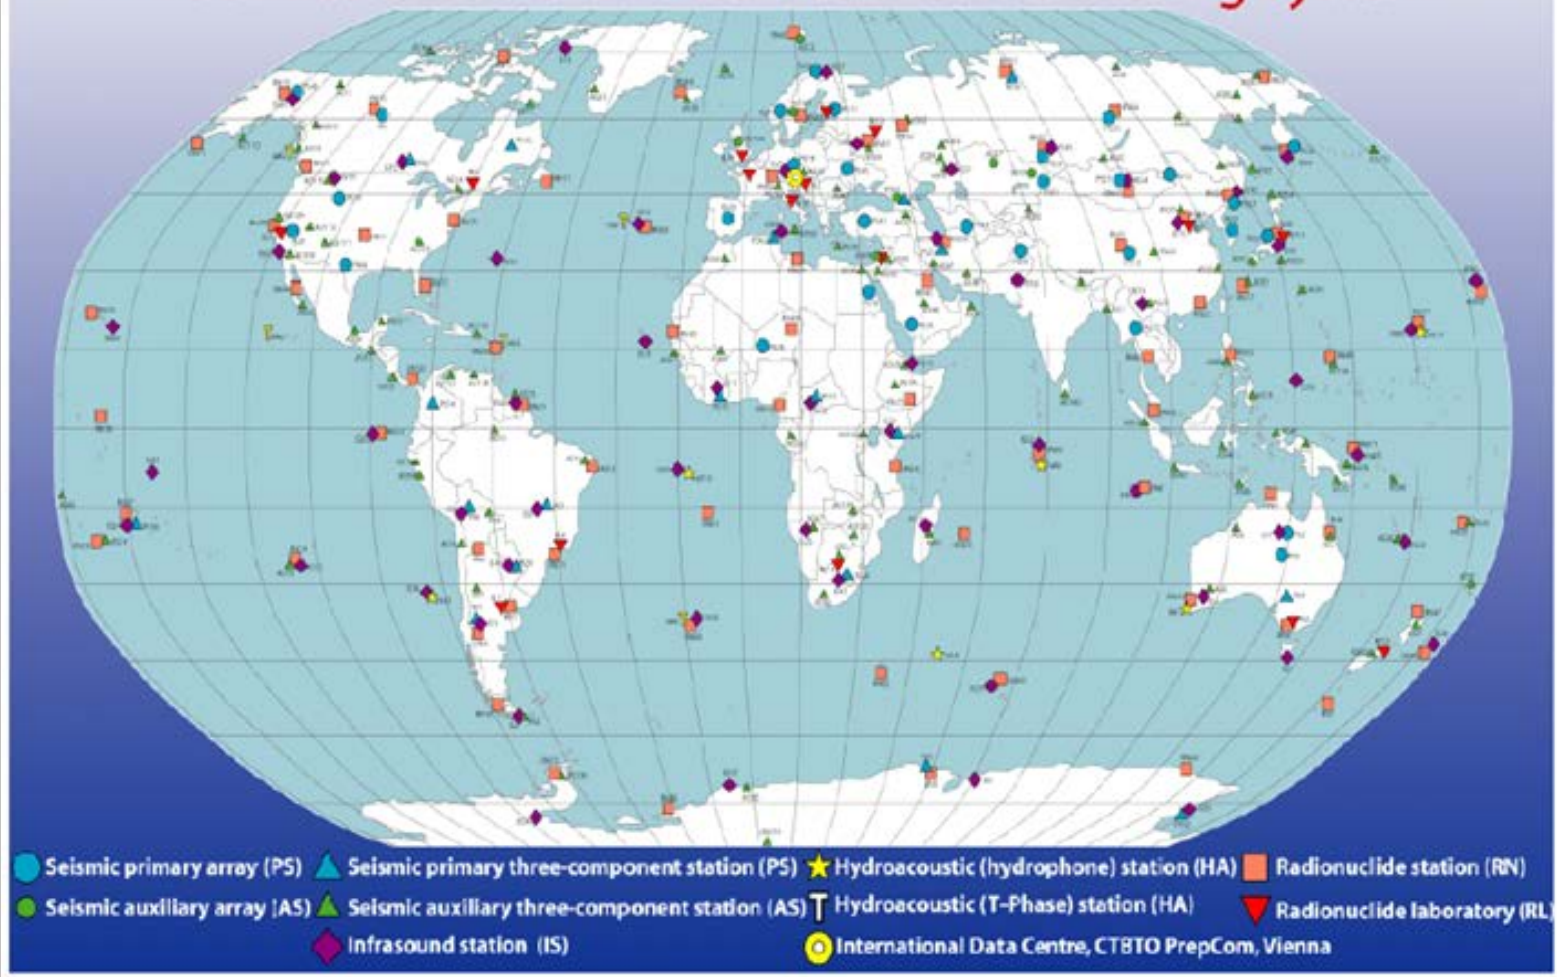

Preparatory Commission for the Comprehensive Nuclear-Test-Ban Treaty (CTBTO)

Facilities of the CTBT International Monitoring System

図1 IMS監視観測施設の配置